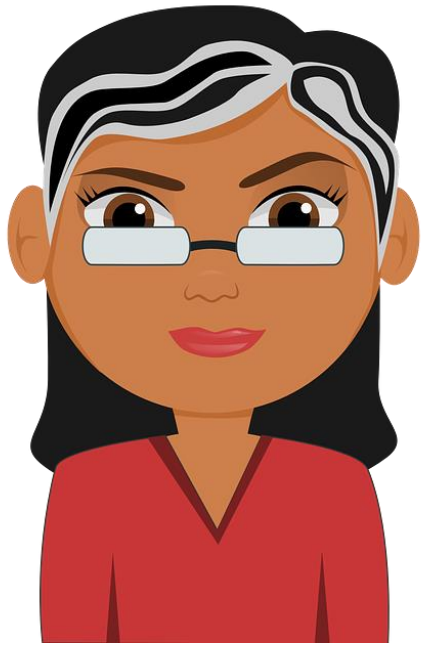

# Editable read and write word cards

Handwriting practice area with a dashed line and a green star at the end. The word "colle" is written in a light grey font, with the letters 'c', 'o', and 'l' being larger than 'l' and 'e'. Below the dashed line is a solid line.

Handwriting practice area with a dashed line and a green star at the end. The word "coll" is written in a light grey font, with the letters 'c', 'o', and 'l' being larger than 'l'. Below the dashed line is a solid line.

# Editable read and write word cards

Handwriting practice lines with a dashed top line, a solid middle line, and a dashed bottom line. A green star is on the right side of the top dashed line. The word "card" is written in a light grey font between the top and middle dashed lines, with a vertical line through the letter 'a'.

Illustration of a man with black hair, wearing a blue suit and red tie. Below the illustration is a writing area with a dashed top line, a solid middle line, and a dashed bottom line. A pencil icon is positioned at the start of the top dashed line. The word "DAD" is written in a light grey, cursive font across the middle line, with a green star at the end. The letters are: D, A, D.